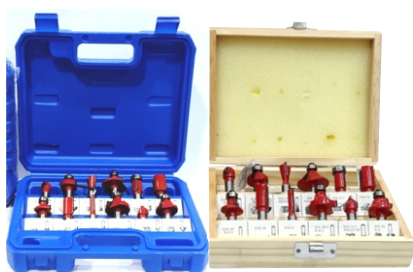

OTHER PRODUCTS

TIN SNIP 10"

MOQ	PRICE
60	110

TILE CUTTER

ITEM	MOQ	PRICE
1 PIN	600	13
5 PIN	600	25

TRIMMER BIT SET

ITEM	MOQ	PRICE
6 PCS.	100	290

ROUTER BIT SET (12PCS.)